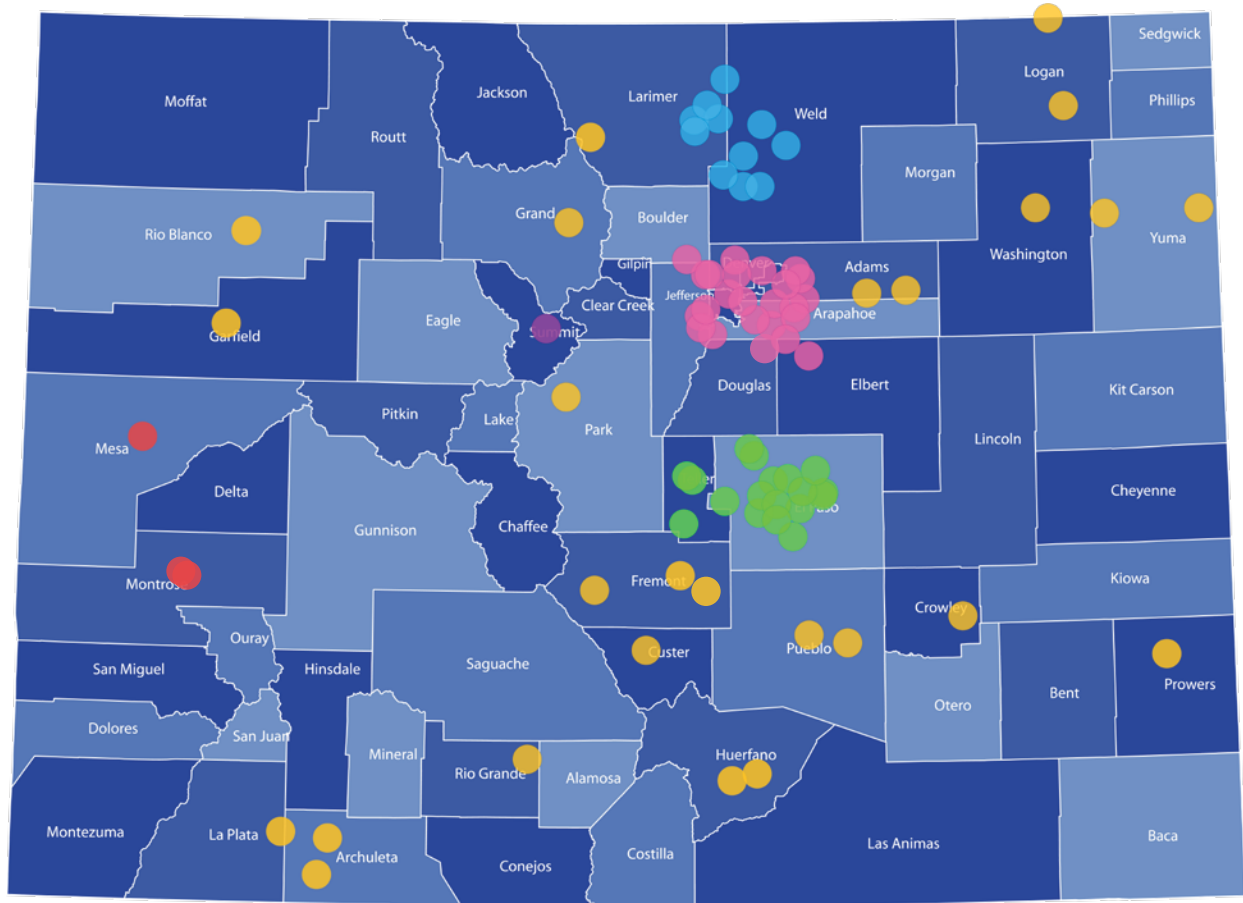

# 2024-2025 SCHOOL LOCATIONS

## Northern Colorado Home Builders Association

1. Roosevelt High School
2. Milliken Middle School
3. Thompson Career Campus
4. Resurrection Christian School
5. High Plains Library District
6. Futures Lab
7. Fort Collins High School
8. Greeley West High School
9. CEC - Fort Collins
10. Wellington High School
11. Poudre High School

## Construction Education Foundation

1. Brighton High School
2. Praireview High School
3. Future Forward at Washington Square
4. George Washington High School
5. Vista Preparatory School
6. Cherry Creek Innovation Campus
7. CEC Early College
8. Green Mountain High School
9. McLain Community High School
10. Warren Technical Central
11. Arapahoe High School
12. Riverdale Ridge High School
13. Adams City High School
14. Westminster High School
15. Legacy Options
16. Gateway High School
17. Elizabeth High School
18. Alameda Int. Jr/Sr High School
19. EPIC Campus
20. Ralston Valley High School
21. Boulder Tech High School
22. Abraham Lincoln High School
23. Arvada West High School
24. CEF Pre-apprenticeship Program
25. CEC Aurora
26. Douglas County Legacy Campus

**Total Schools: 84**