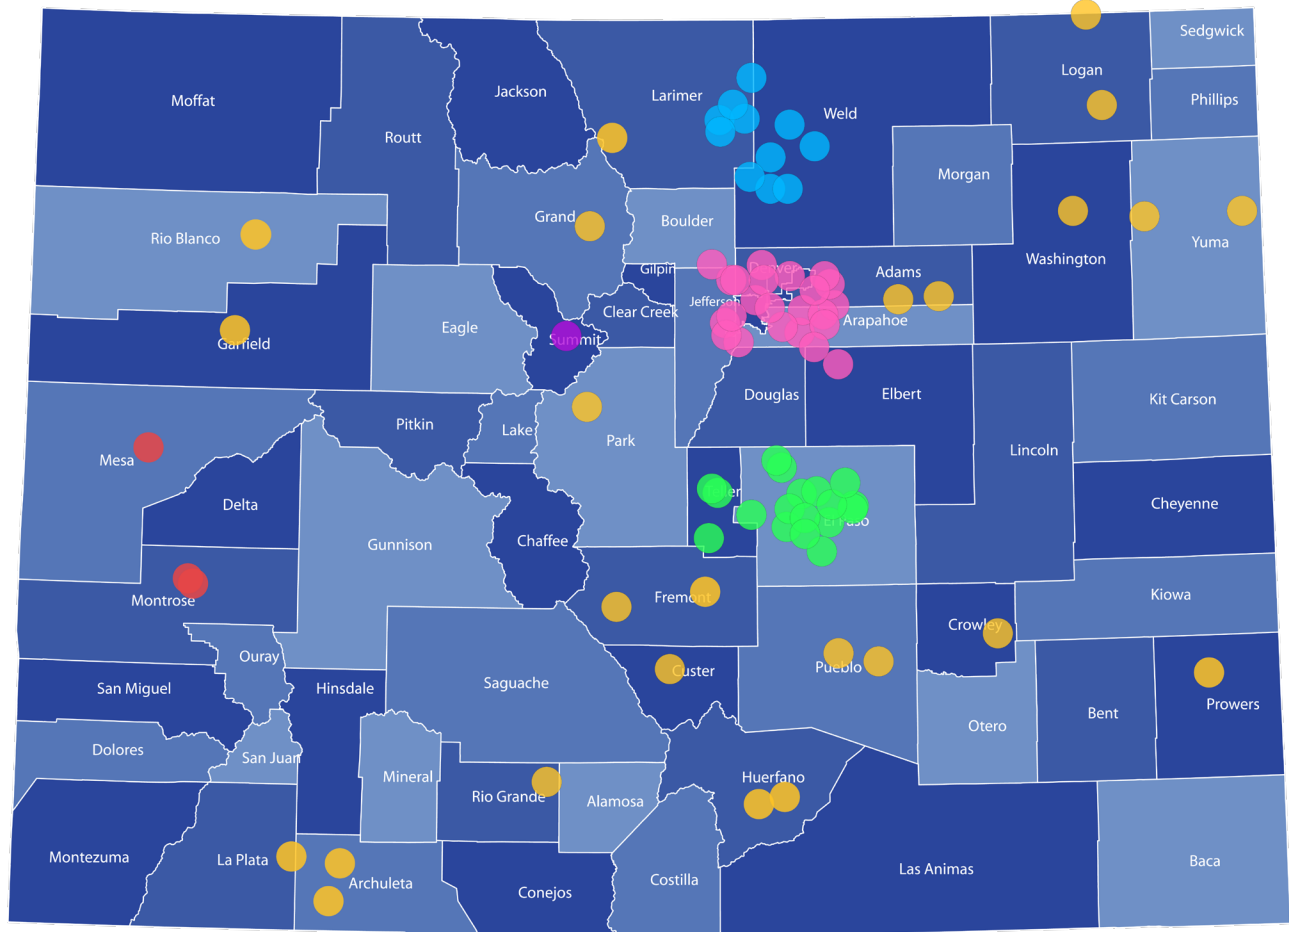

2024-2025 SCHOOL LOCATIONS

Housing & Buiding Association of Colorado Springs

1. Liberty High School
2. Coronado High School
3. Cripple Creek High School
4. Ellicott High School
5. Patriot High School
6. Power Technical Early College
7. Fountain Fort Carson High School
8. Harrison High School
9. Atlas Preparatory School
10. Lewis Palmer High School
11. Palmer Ridge High School
12. Manitou Springs High School
13. The Mill
14. Merit Academy
15. Peyton High School
16. Woodland Park High School

Northern Colorado Home Builders Association

1. Roosevelt High School
2. Milliken Middle School
3. Thompson Career Campus
4. Resurrection Christian School
5. High Plains Library District
6. Futures Lab
7. Fort Collins High School
8. Greeley West High School
9. CEC - Fort Collins
10. Wellington High School
11. Poudre High School

Construction Education Foundation

1. Brighton High School
2. Praireview High School
3. Future Forward at Washington Square
4. George Washington High School
5. Vista Preparatory School
6. Cherry Creek Innovation Campus
7. CEC Early College
8. Green Mountain High School
9. McLain Community High School
10. Warren Technical Central
11. Arapahoe High School
12. Riverdale Ridge High School
13. Adams City High School
14. Westminster High School
15. Legacy Options
16. Gateway High School
17. Alameda Int. Jr/Sr High School
18. EPIC Campus
19. Ralston Valley High School
20. Boulder Tech High School
21. Abraham Lincoln High School
22. Arvada West High School
23. CEF Pre-apprenticeship Program
24. CEC Aurora
25. Douglas County Legacy Campus

Total Schools: 83